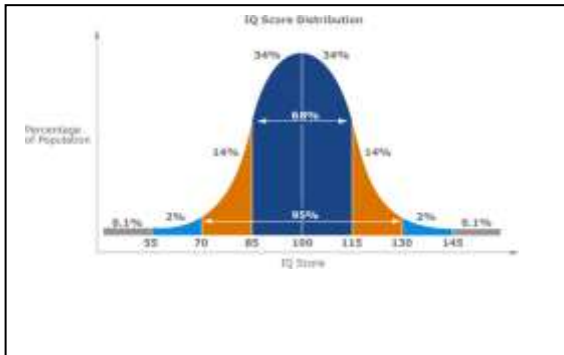

# Cattell –Horn- Carroll (CHC) Theory of Intelligence

Glr – Long-term Retrieval (Retrieval Fluency; Vis- Aud Learning)

Gv – Visual Spatial Processing (Spatial Relations; Picture Recognition)