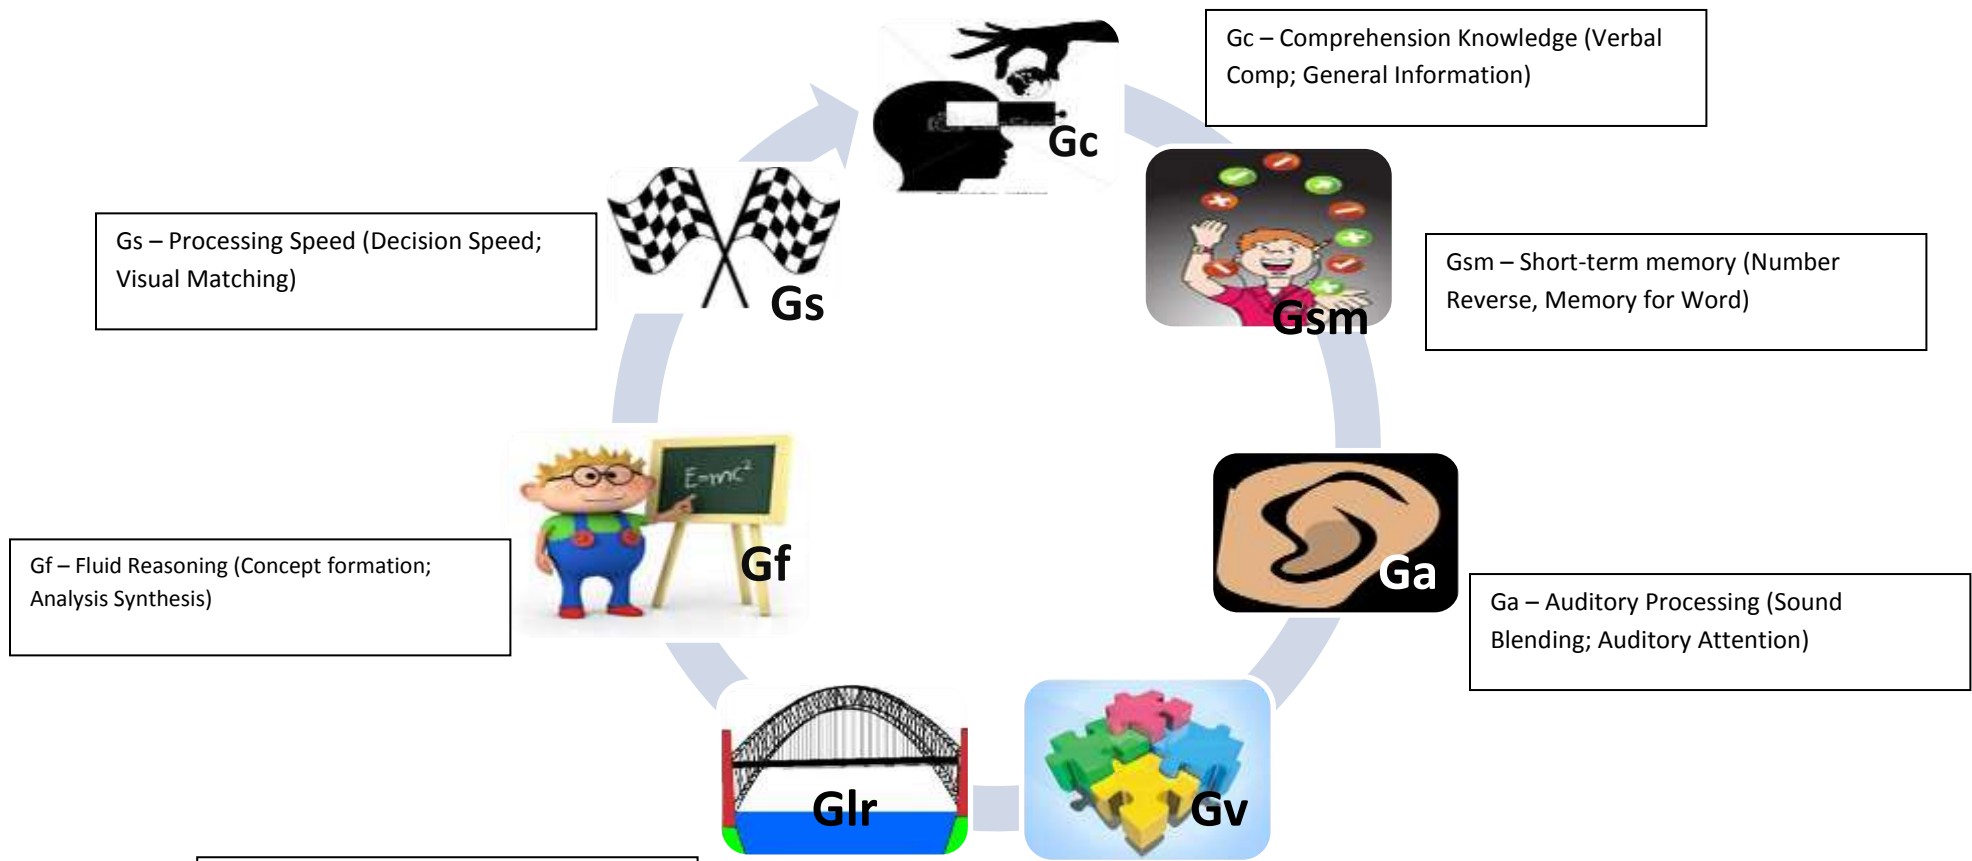

# Cattell –Horn- Carroll (CHC) Theory of Intelligence

Glr – Long-term Retrieval (Retrieval Fluency; Vis- Aud Learning)

Gv – Visual Spatial Processing (Spatial Relations; Picture Recognition)